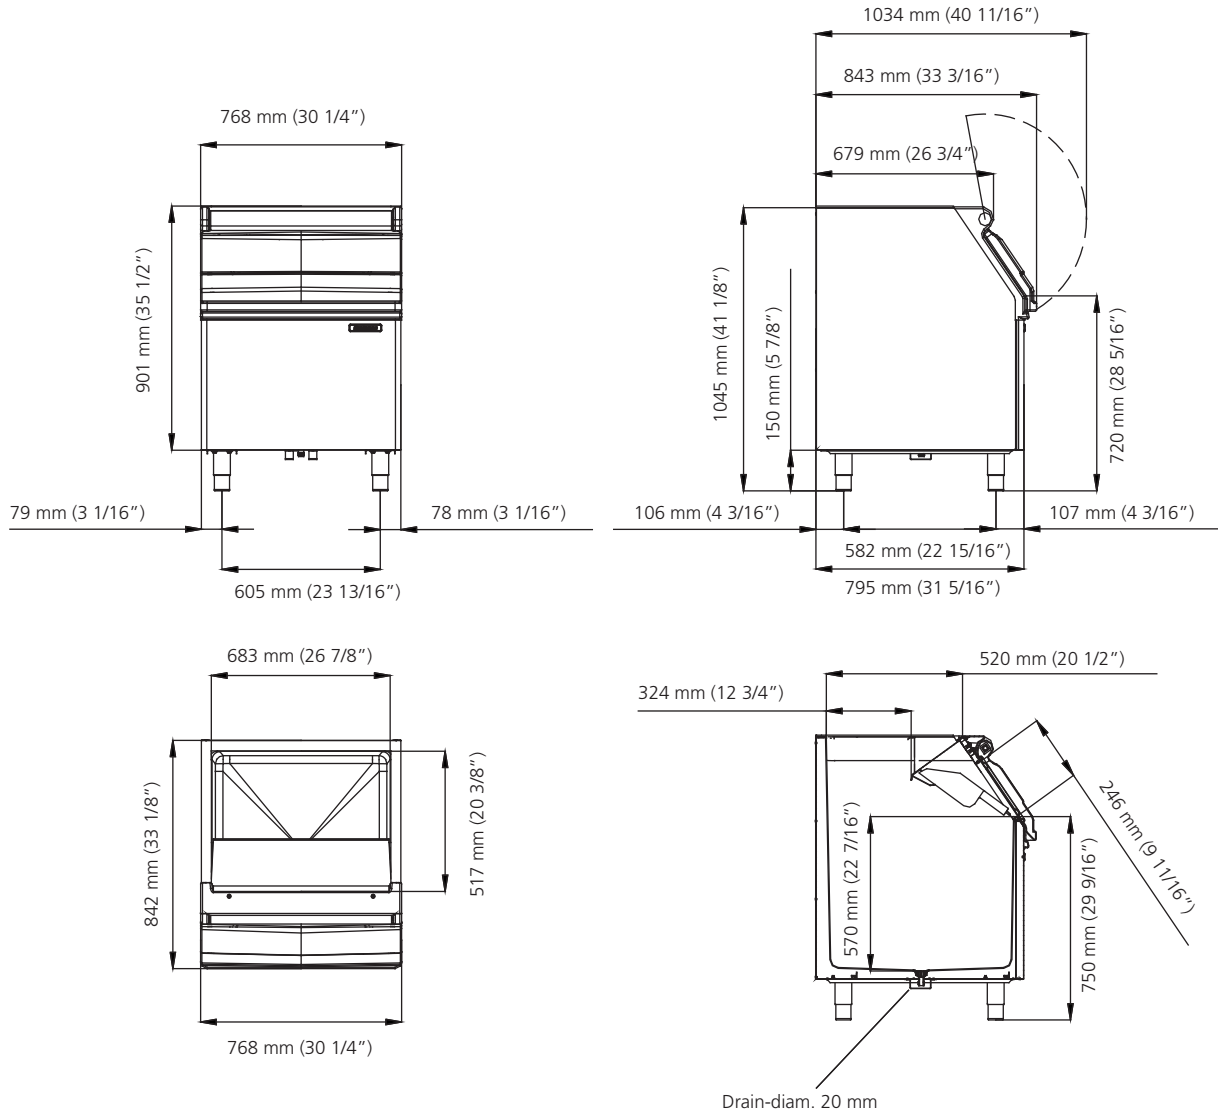

Storage capacity up to 178 Kg

	[kg]	[lbs]	[kg]	[lbs]
SB 393	43	94,6	56	123,2

CONTACT POINTS:

Europe
Scotsman Europe-Frimont S.p.A.
Via Puccini, 22
20010 Pogliano (Milano) Italy
Ph: (+39) 02-93960208
Fax: (+39) 02-93960201
scotsman.europe@frimont.it

Asia and Pacific
Scotsman Industries
(S) PTE. LTD.
1 Commonwealth Lane #09-22
One Commonwealth
Singapore 149544
Ph: (+65) 6738 5393
Fax: (+65) 6738 1959
scotsman@scotsman.com.sg

China
Scotsman Ice Systems (Shanghai)
Room 2503, Building 2
20 Xuhong Middle Road, Xuhui District
Shanghai China 200235
Main line: (+86) 21 61313200
Fax: (+86) 21 61313330
scotsman.shanghai@scotsman-china.com

Middle East & N. Africa
Scotsman-Frimont Regional Office (ME&NA)
POBox: 42026, HFZA Sharjah, UAE
Ph: (+97)16 5262 944-16 5262 945
Fax: (+97)165262946
Mob. Ph:(+97)1505505980
Skype: mdawood331393
m.dawood@frimont.ae
fernando.m@frimont.ae

South Africa
Scotsman SA (Pty) Ltd - Ice Systems (Pty) Ltd
P.O. Box 44 - Riverclub - 2149
Lakeview Business Park
Unit 4, 8 - 10 Yaldwyn Road - Jetpark, Boksburg
Ph: (+27) 010 590 0609
(+27) 087 720 0245/16/7/8
Fax: (+27) 11 826 4123 - (+27) 086 634 0803
stuart@scotsmansa.co.za
jennifer@scotsmansa.co.za

Spain
Scotsman España, S.L.U. c/ Galapagar, 12
Poligono Industrial Ventorro del Cano
28925 Alcorcon (Madrid)
Ph: (+34)91-1109796
Fax: (+34)91-6337423
scotsman@scotsman-espana.es
www.scotsman-espana.es