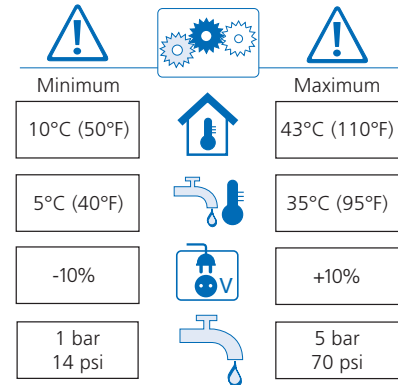

Other models in this range:
CU 0415 - CU 0920

Cube Ice Machines up to 32 kg

	+C° -C°	[Btu/h] [W]	[Ømm²]	[W]	FUSE	[kWh] - 100 kg	[l/h] [gal/h]	[kg] [lb]
CU 0715 MA		1900 570	3 x 1,5	275	15 A	13	2,7 0,7	46 102

IMPORTANT NOTICE:
Models and specifications are subject to change without notice.
This spec sheet is meant for commercial purpose only.
For technical documentation please refer to our service manuals.

www.scotsman-ice.it
www.scotsman-ice.com

Scotsman®
Ice Systems

Milano Madrid Chicago Dubai Singapore Shanghai Johannesburg