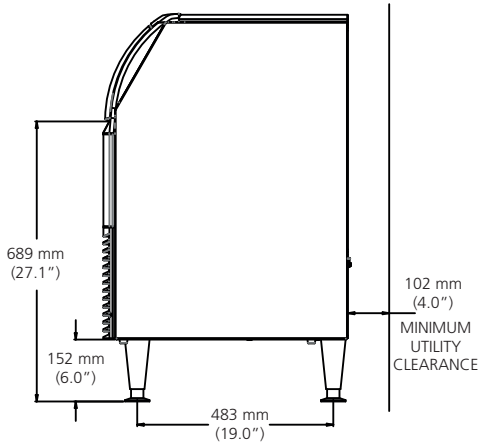

Other models in this range:
CU 0415 - CU 0920

Cube Ice Machines up to 32 kg

	+C° -C°	[Btu/h] [W]	[Ømm²]	[W]	FUSE	[kWh] - 100 kg	[l/h] [gal/h]	[kg] [lb]
CU 0715 MA		1900 570	3 x 1,5	275	15 A	13	2,7 0,7	46 102

IMPORTANT NOTICE:
Models and specifications are subject to change without notice.
This spec sheet is meant for commercial purpose only.
For technical documentation please refer to our service manuals.

www.scotsman-ice.it
www.scotsman-ice.com

Scotsman®
Ice Systems

Milano Madrid Chicago Dubai Singapore Shanghai Johannesburg