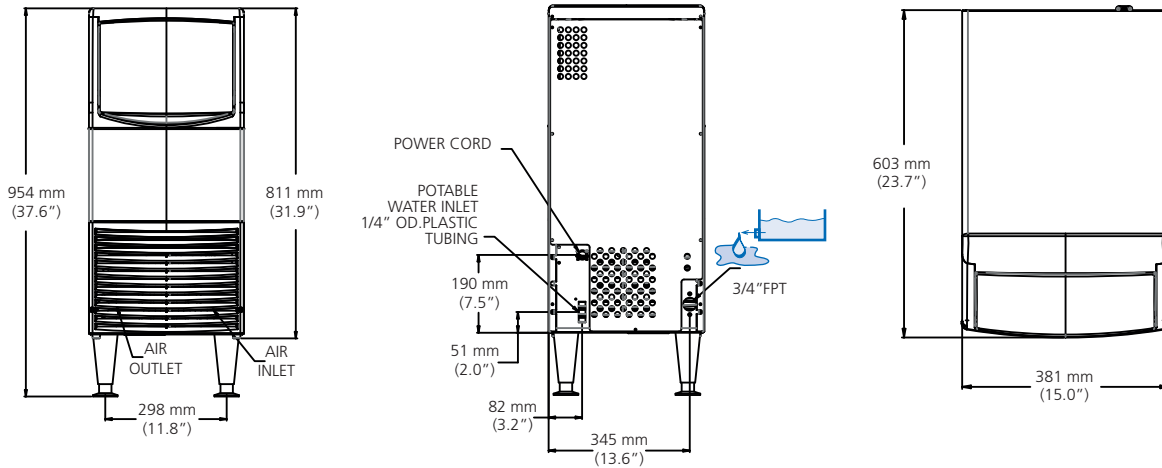

Other models in this range:
CU 0415 - CU 0920

Cube Ice Machines up to 32 kg

	+C° -C°	[Btu/h] [W]	[Ømm²]	[W]	FUSE	[kWh] - 100 kg	[l/h] [gal/h]	[kg] [lb]
CU 0715 MA		1900 570	3 x 1,5	275	15 A	13	2,7 0,7	46 102

IMPORTANT NOTICE:
Models and specifications are subject to change without notice.
This spec sheet is meant for commercial purpose only.
For technical documentation please refer to our service manuals.

www.scotsman-ice.it
www.scotsman-ice.com

Scotsman®
Ice Systems

Milano Madrid Chicago Dubai Singapore Shanghai Johannesburg